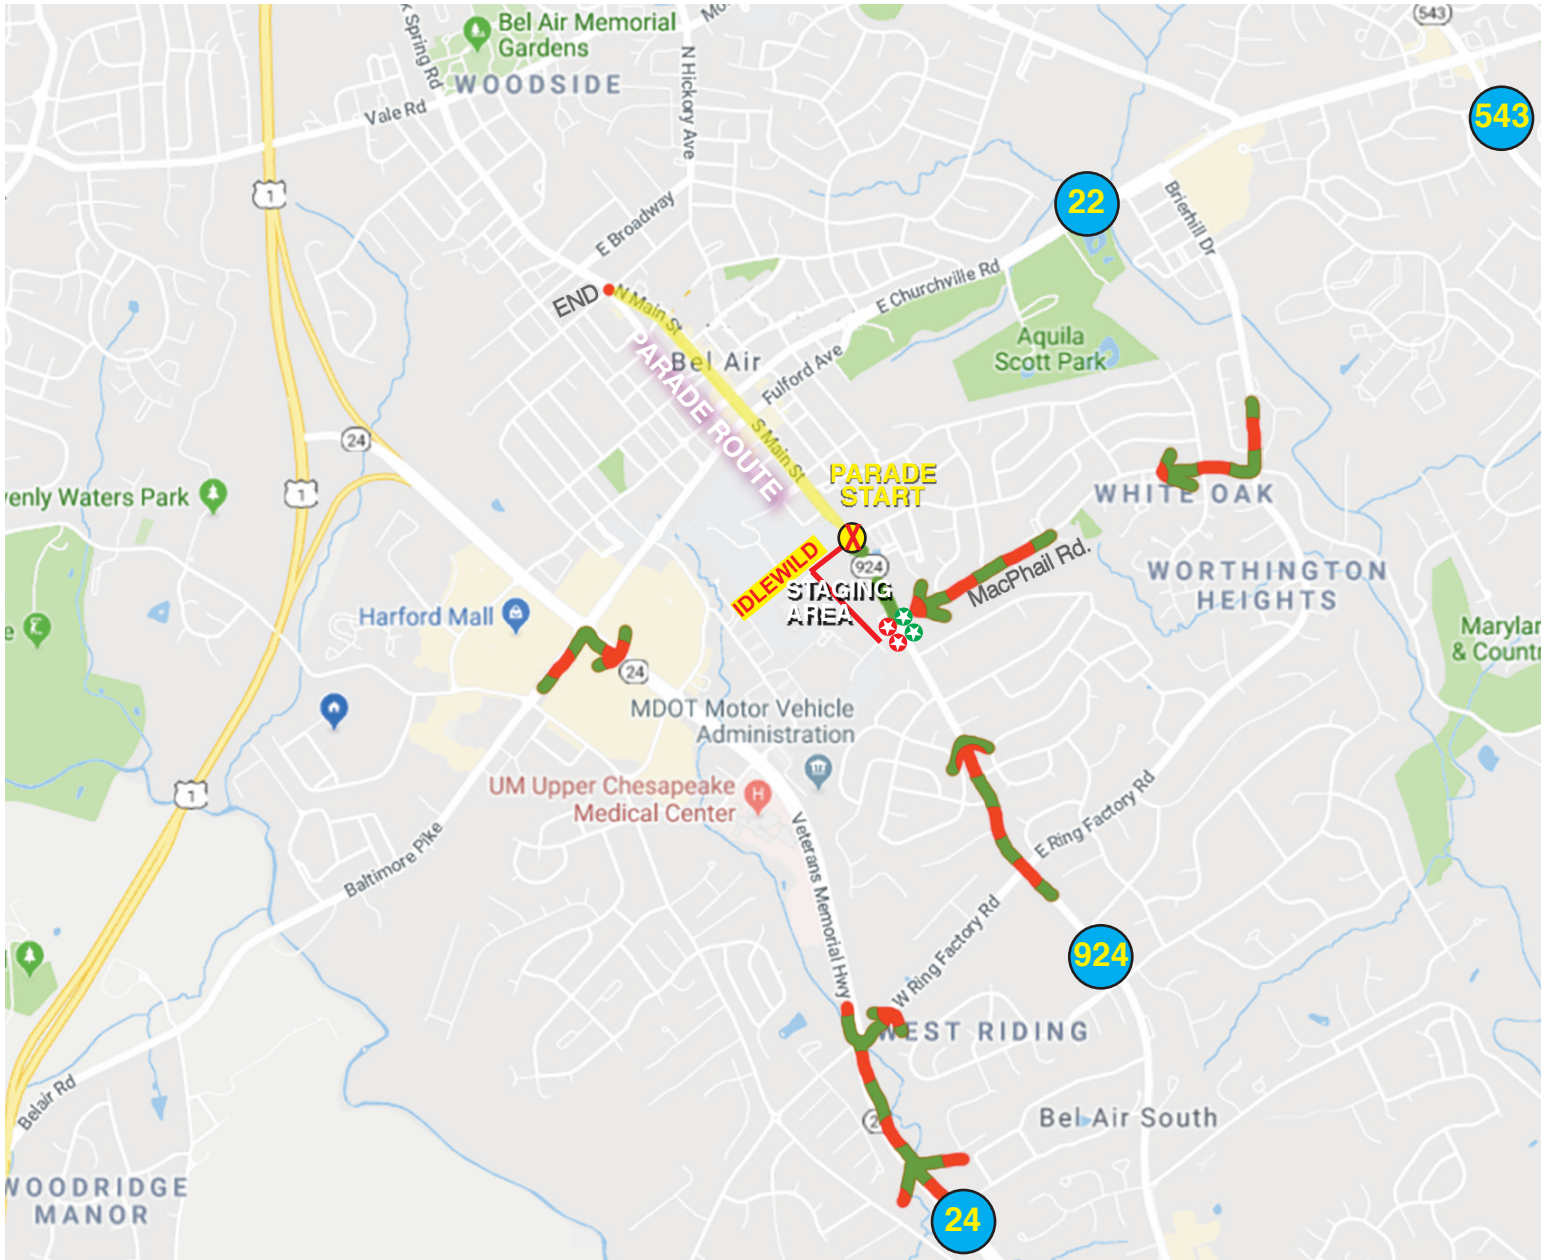

STAGING AREA APPROACHES

YOU ARE EITHER A RED UNIT

OR YOU ARE A GREEN UNIT

RED & GREEN UNITS – PLEASE CONSIDER YOUR ROUTE TO THE 4-STAR  INTERSECTION OF MacPHAIL & RTE. 924. ALL UNITS GO THERE AND THEN ARE DIRECTED INTO THE STAGING AREA (SEE OTHER MAPS). YOUR MARSHALS WILL ASSIST YOU.

IMPORTANT – DO **NOT** ATTEMPT TO ENTER THE STAGING AREA ANY OTHER WAY.